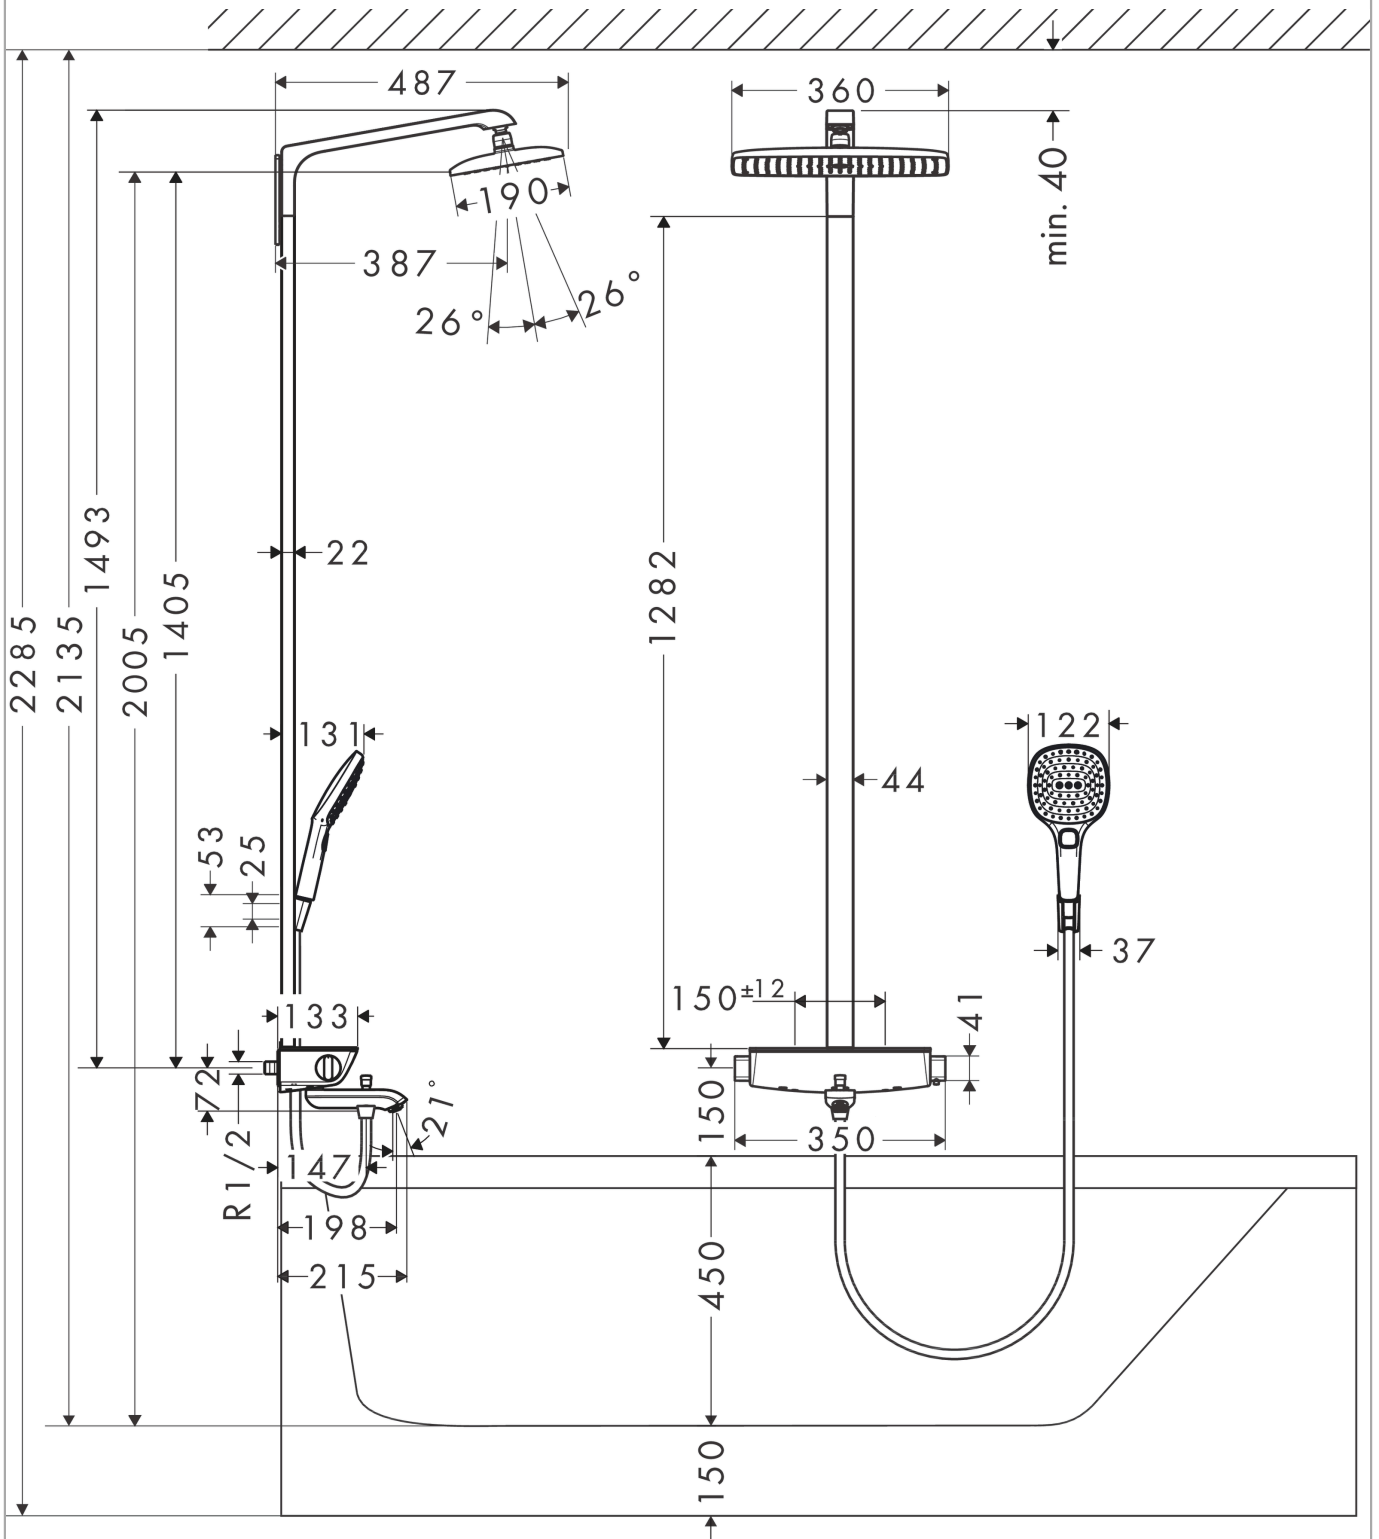

Raindance E

Showerpipe 360 1jet с термостатом для ванны

Поверхность: **белый / хром** Артикульный номер: **27113400**

Пример монтажа