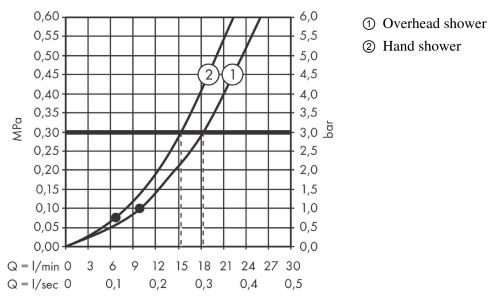

Vernis Shape
Showerpipe 240 1jet with thermostat
Finish: **Matt Black** Article Number: **26427670**

Product image

Scale drawing

Flowchart