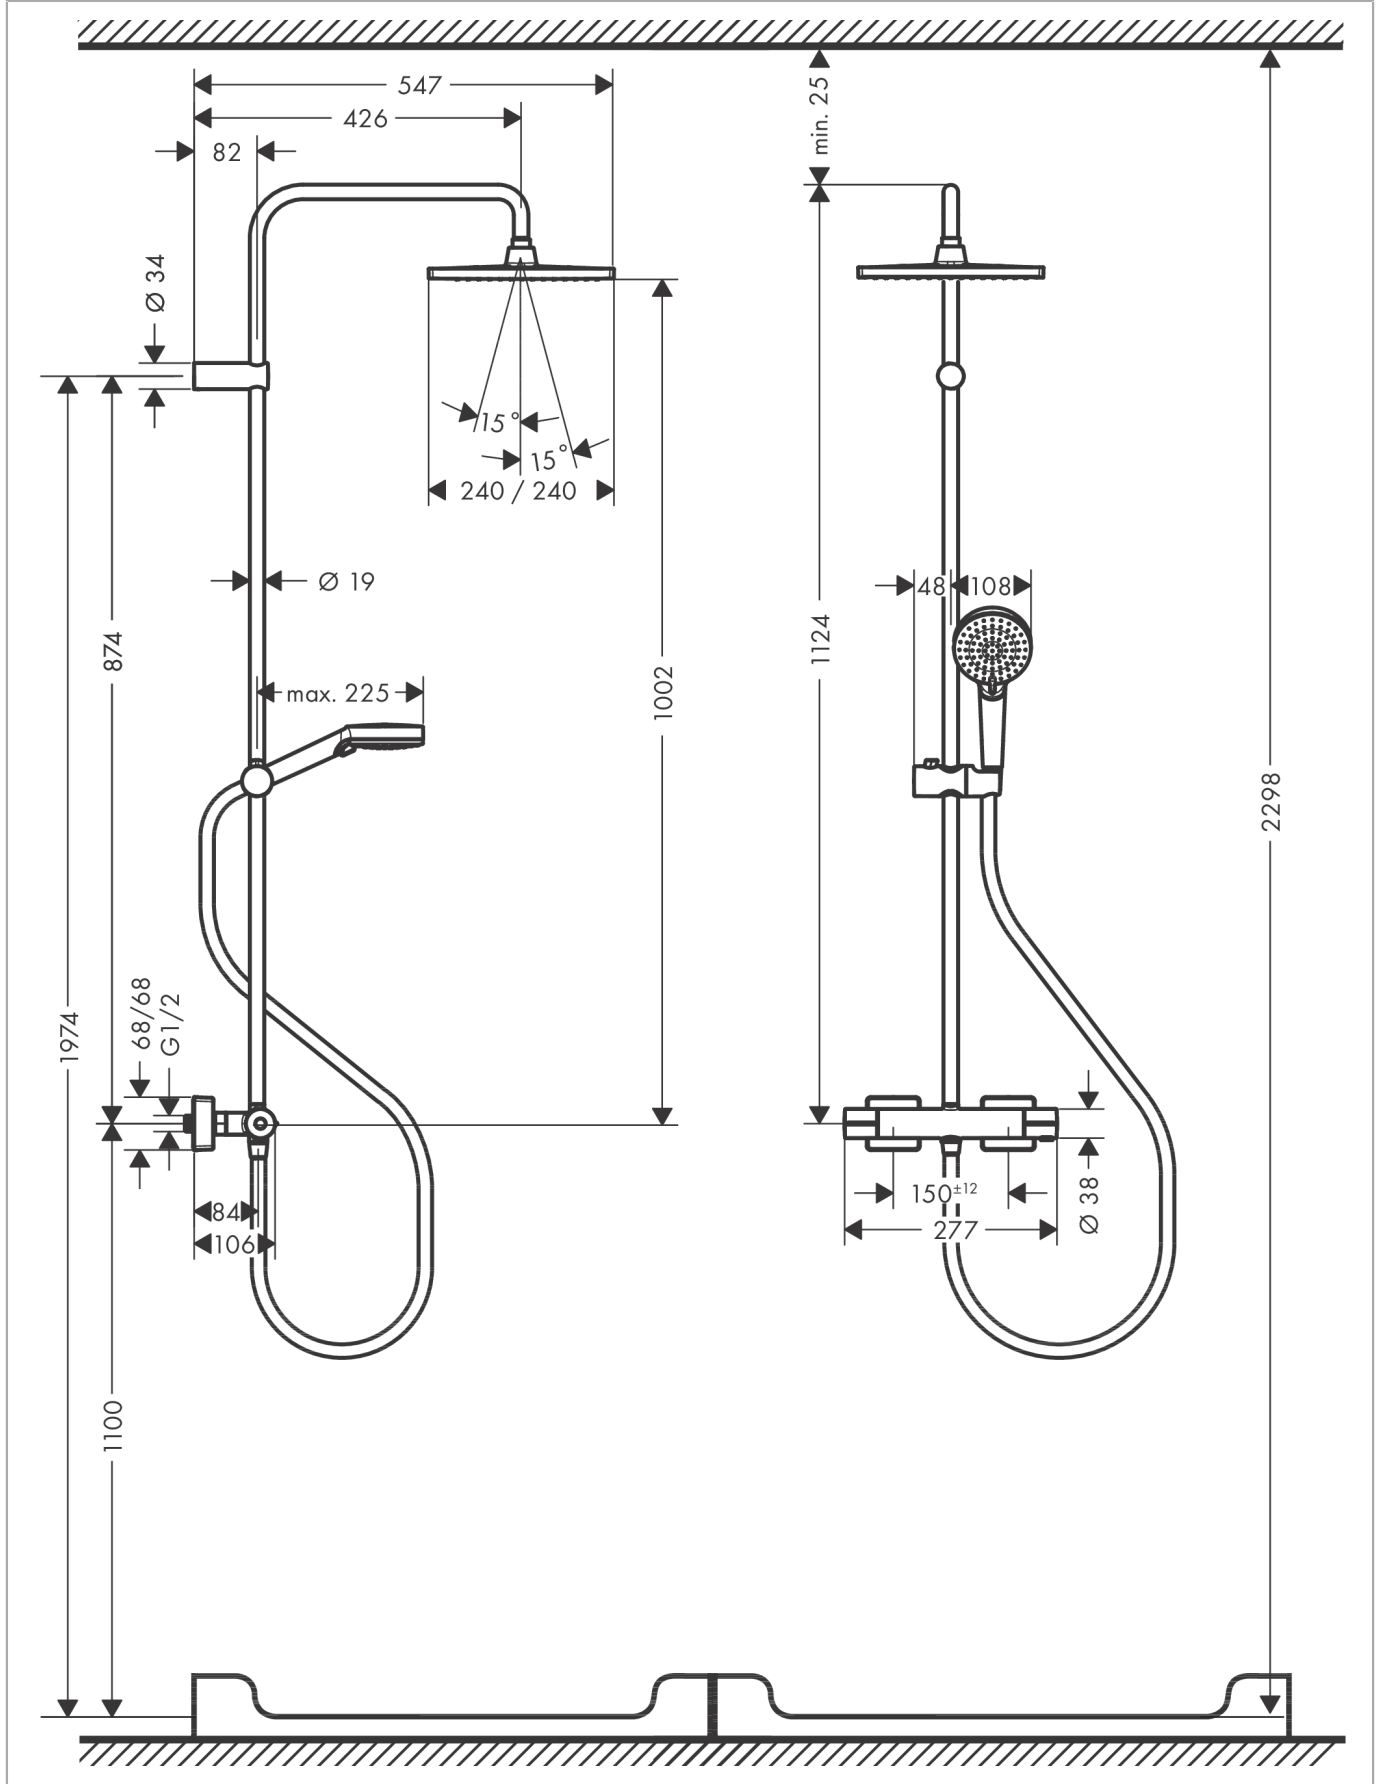

Vernis Shape
Showerpipe 240 1jet with thermostat
Finish: **Matt Black** Article Number: **26427670**

Installation examples