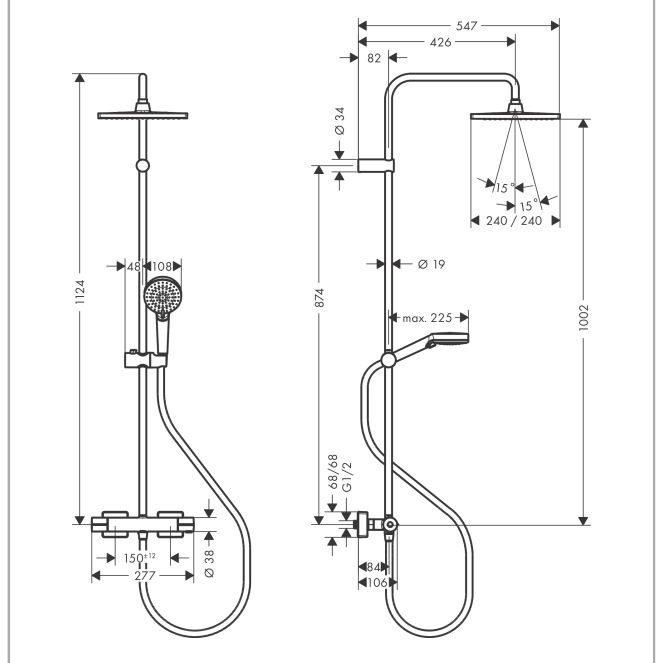

Scale drawing