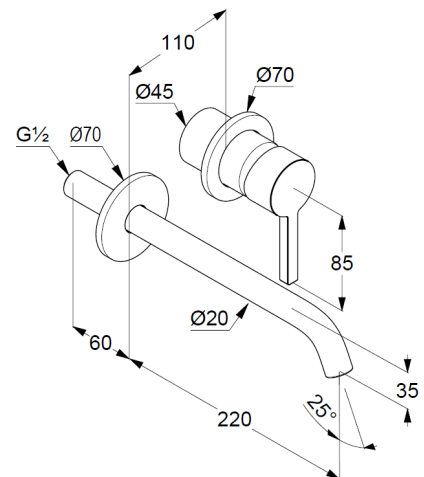

projection 220 mm

single lever mixer

trim set without pre-installation set

pre installation set KLUDI Ref.: 38242

solid lever, metal

aerator, S-Pointer M18,5 PCA

flow rate at 3 bar 4,5 l/min.

fixed spout

Produktabbildung/ Product picture

Maßzeichnung/ Dimensional drawing

Durchfluss/ Flow rate