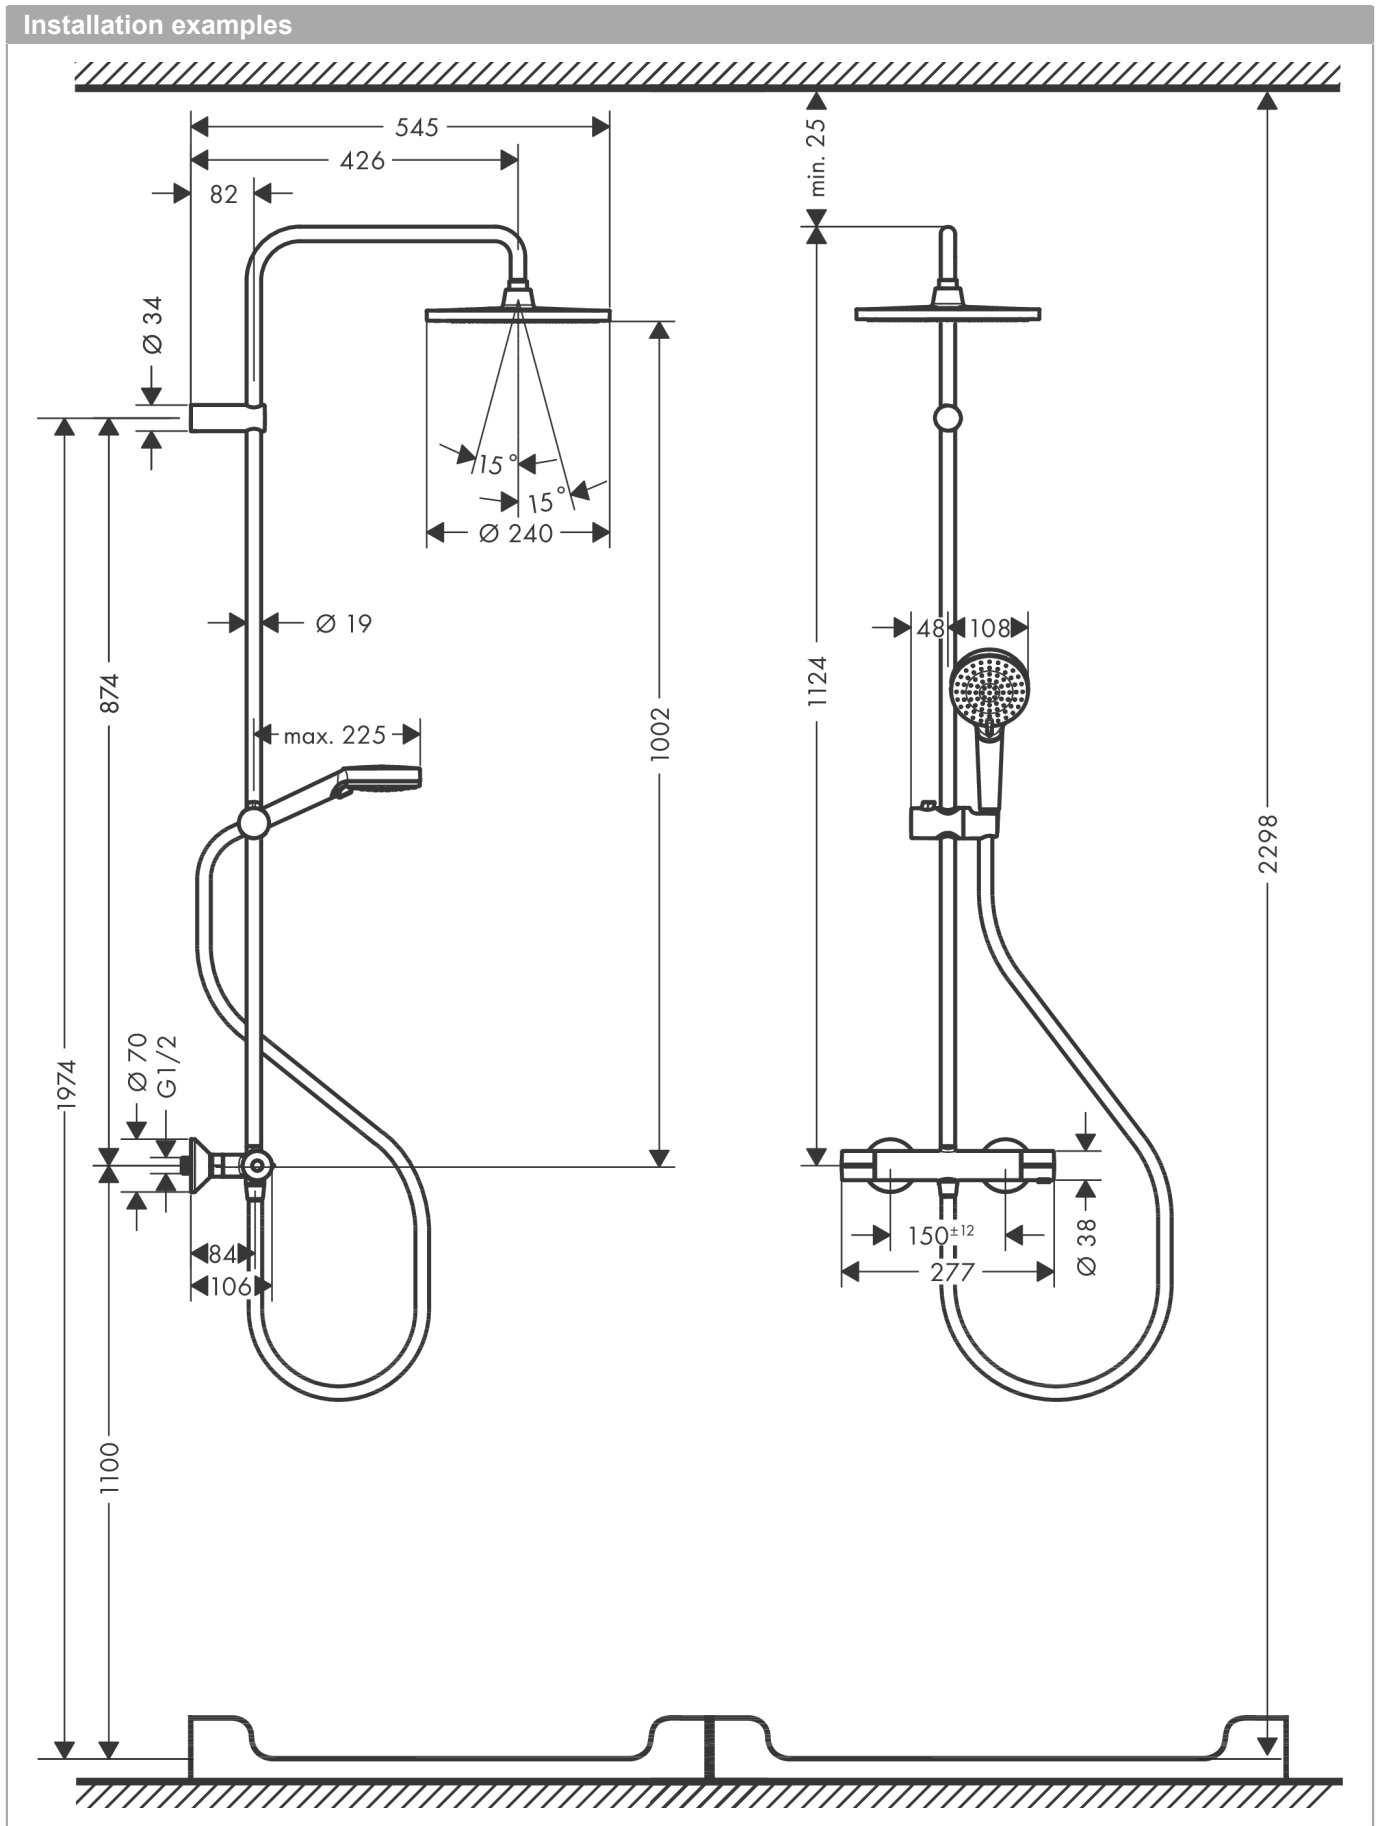

Vernis Blend
Showerpipe 240 1jet with thermostat
Finish: **Matt Black** Article Number: **26426670**

Installation examples