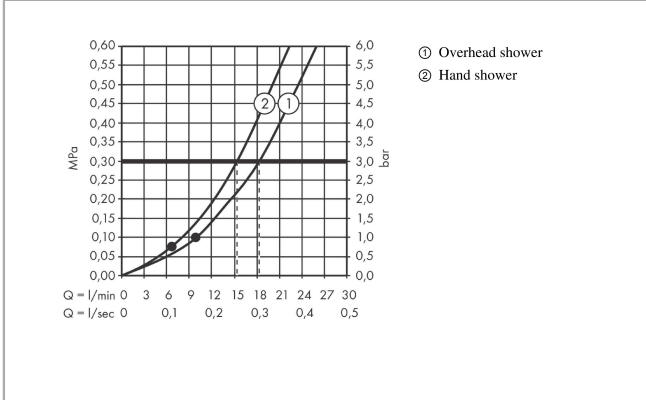

Vernis Blend
Showerpipe 240 1jet with thermostat
Finish: **Matt Black** Article Number: **26426670**

Product image

Scale drawing

Flowchart