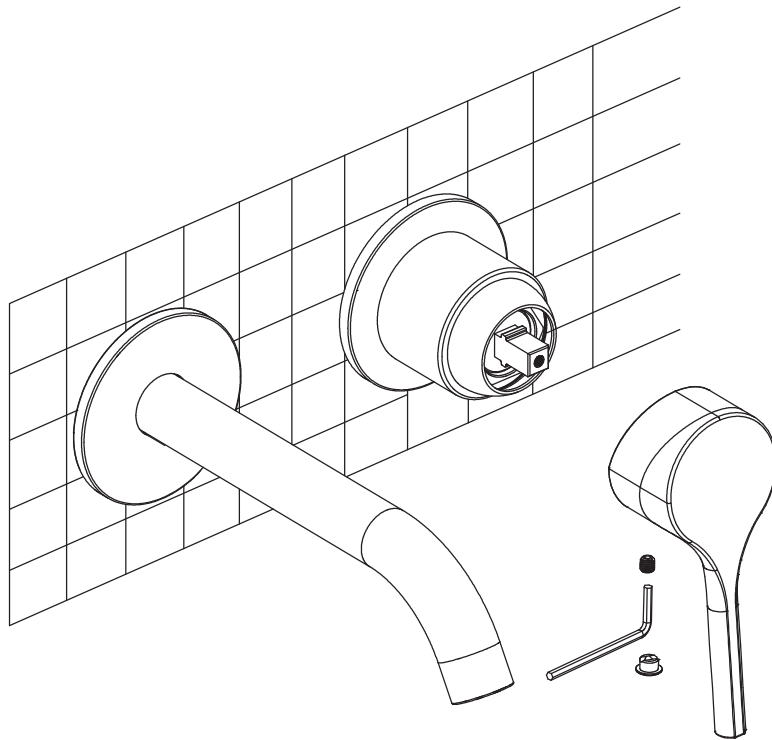

Jacob Delafon

F FRANCE ONLY