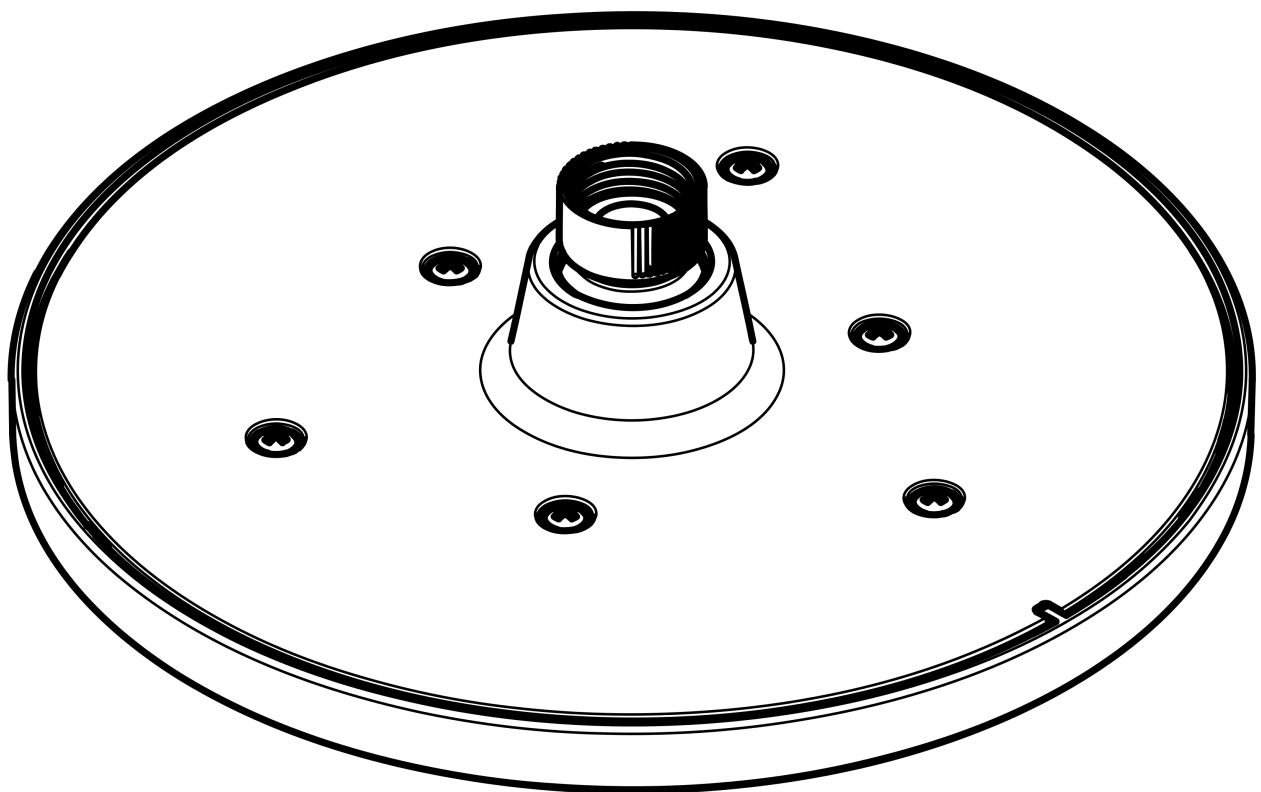

Vernis Blend

Overhead shower 200 1jet

Finish: **Chrome** Article Number: **26271000**

Description

product features

- shower head size: 205 mm
- spray type: Rain
- ball-joint: overhead shower angle adjustable
- material spray disc: plastic
- maximum flow rate at 3 bar: 12,4 l/min
- function from: 5,2 l/min
- minimum flow pressure: 1 bar
- overhead shower removable for cleaning
- installation: ceiling or wall
- connection thread G ½
- connection dimension: DN15
- suitable for continuous flow water heaters

Technology

Certificates / Sustainability

Product image

Scale drawing

Flowchart

The consumption was measured in combination with the appropriate fittings (thermostat/mixer/ in-wall valve) to reflect actual application in practice.

Vernis Blend
Overhead shower 200 1jet
Finish: **Chrome** Article Number: **26271000**

Exploded Drawing

Year of production: >04/21

Vernis Blend
Overhead shower 200 1jet
 Finish: **Chrome** Article Number: **26271000**