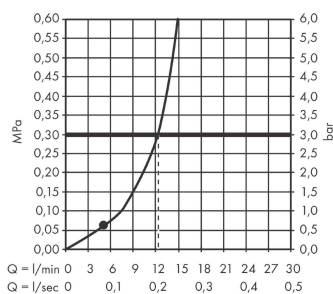

Vernis Blend

Overhead shower 200 1jet

Finish: **Chrome** Article Number: **26271000**

Description

product features

- shower head size: 205 mm
- spray type: Rain
- ball-joint: overhead shower angle adjustable
- material spray disc: plastic
- maximum flow rate at 3 bar: 12,4 l/min
- function from: 5,2 l/min
- minimum flow pressure: 1 bar
- overhead shower removable for cleaning
- installation: ceiling or wall
- connection thread G ½
- connection dimension: DN15
- suitable for continuous flow water heaters

Technology

Certificates / Sustainability

Product image

Scale drawing

Flowchart

The consumption was measured in combination with the appropriate fittings (thermostat/mixer/ in-wall valve) to reflect actual application in practice.