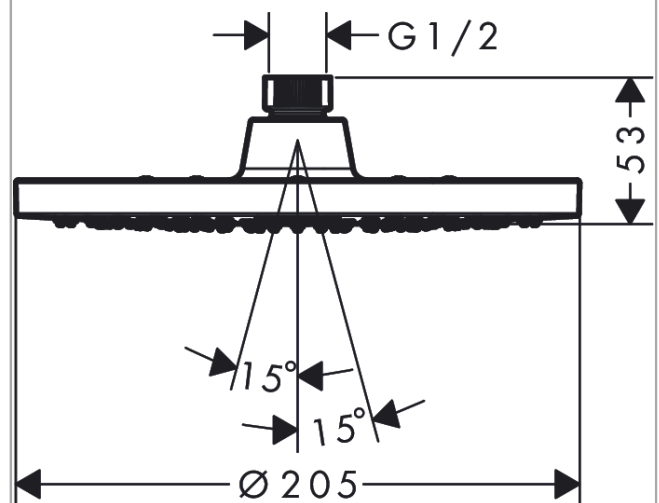

Vernis Blend

Overhead shower 200 1jet

Finish: **Chrome** Article Number: **26271000**

Description

product features

- shower head size: 205 mm
- spray type: Rain
- ball-joint: overhead shower angle adjustable
- material spray disc: plastic
- maximum flow rate at 3 bar: 12,4 l/min
- function from: 5,2 l/min
- minimum flow pressure: 1 bar
- overhead shower removable for cleaning
- installation: ceiling or wall
- connection thread G ½
- connection dimension: DN15
- suitable for continuous flow water heaters

Technology

Certificates / Sustainability

Product image

Scale drawing

Flowchart

The consumption was measured in combination with the appropriate fittings (thermostat/mixer/ in-wall valve) to reflect actual application in practice.