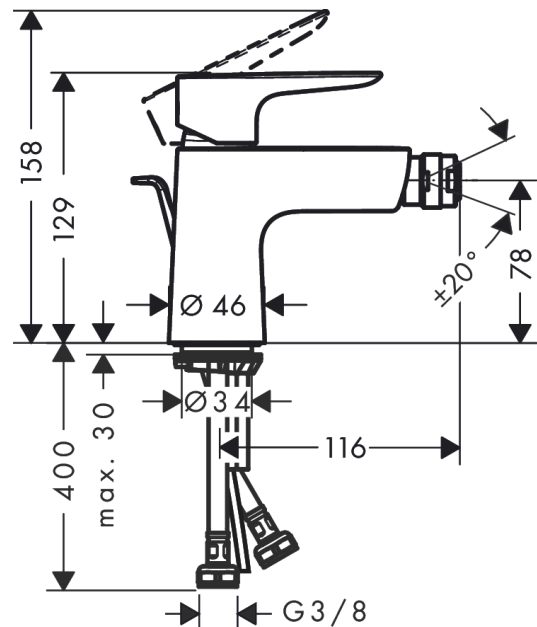

Talis E

Single lever bidet mixer with pop-up waste set

Finish: **Brushed Bronze** Article Number: **71720140**

Description

product features

- consists of: single lever bidet mixer, waste set
- projection: 116 mm
- spout height: 78 mm
- aerator with ball pivot
- spray type: normal spray
- maximum flow rate at 3 bar: 5 l/min
- ceramic cartridge
- temperature limitation adjustable
- suitable for continuous flow water heaters
- material waste set: metal
- connection type: G 3/8 hose connections
- connection dimension: DN15
- EU taxonomy: max. 6 l/min - Substantial Contribution (SC) possible

Technology

Design awards

Product image

Scale drawing

Talis E

Single lever bidet mixer with pop-up waste set

Finish: **Brushed Bronze** Article Number: **71720140**

Flowchart

Talis E

Single lever bidet mixer with pop-up waste set

Finish: **Brushed Bronze** Article Number: **71720140**

Exploded Drawing

Year of production: >07/19

Talis E

Single lever bidet mixer with pop-up waste set

Finish: **Brushed Bronze** Article Number: **71720140**

Spare part list

Year of production: >07/19

Pos.	Description	Article Number	PC	PU
1	handle	92687140	60	1
2	screw cover	95704000	1	1
3	flange	92625140	58	1
4	nut	92689000	7	1
5	O-ring 25x1,5	98146000	1	1
6	O-ring 27x1,5	92527000	4	1
7	cartridge, assy	97685000	11	1
8	seal	98865000	8	1
9	adapter for cartridge	98866000	8	1
10	O-ring 23x2	98398000	1	1
11	ball joint	96050140	59	1
12	aerator M24x1 (5 l/min)	13185140	99	1
13	screw M8 x 68	97736000	2	1
14	seal Ø 42	98722000	2	1
15	fixing set	96016000	8	1
16	connection hose 450 mm M8x0,75 G3/8	97206000	8	1
17	O-ring 7x1,5	98422000	1	1
18	pull rod	96657140	54	1
a	pop up waste	94139140	64	1