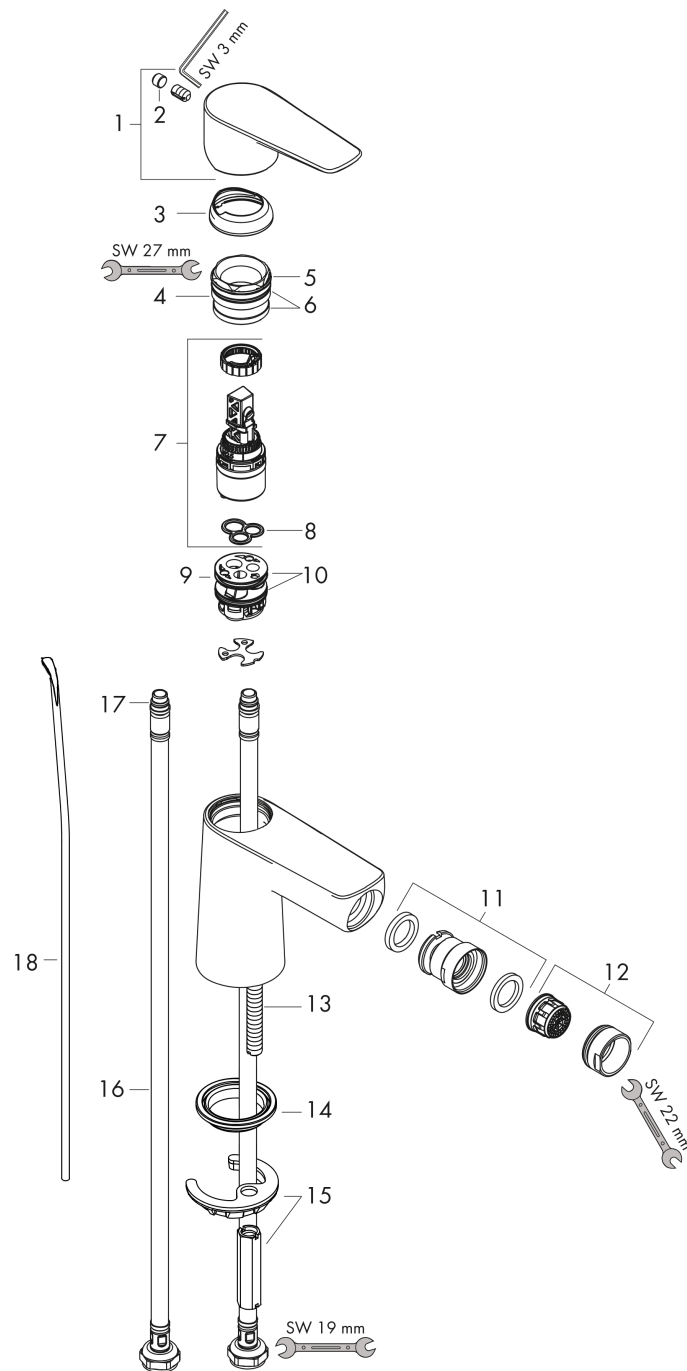

Talis E

Single lever bidet mixer with pop-up waste set

Finish: **Brushed Bronze** Article Number: **71720140**

Description

product features

- consists of: single lever bidet mixer, waste set
- projection: 116 mm
- spout height: 78 mm
- aerator with ball pivot
- spray type: normal spray
- maximum flow rate at 3 bar: 5 l/min
- ceramic cartridge
- temperature limitation adjustable
- suitable for continuous flow water heaters
- material waste set: metal
- connection type: G 3/8 hose connections
- connection dimension: DN15
- EU taxonomy: max. 6 l/min - Substantial Contribution (SC) possible

Technology

Design awards

Product image

Scale drawing

Talis E

Single lever bidet mixer with pop-up waste set

Finish: **Brushed Bronze** Article Number: **71720140**

Flowchart

Talis E

Single lever bidet mixer with pop-up waste set

Finish: **Brushed Bronze** Article Number: **71720140**

Exploded Drawing

Year of production: >07/19

Talis E

Single lever bidet mixer with pop-up waste set

Finish: **Brushed Bronze** Article Number: **71720140**

Spare part list

Year of production: >07/19

Pos.	Description	Article Number	PC	PU
1	handle	92687140	60	1
2	screw cover	95704000	1	1
3	flange	92625140	58	1
4	nut	92689000	7	1
5	O-ring 25x1,5	98146000	1	1
6	O-ring 27x1,5	92527000	4	1
7	cartridge, assy	97685000	11	1
8	seal	98865000	8	1
9	adapter for cartridge	98866000	8	1
10	O-ring 23x2	98398000	1	1
11	ball joint	96050140	59	1
12	aerator M24x1 (5 l/min)	13185140	99	1
13	screw M8 x 68	97736000	2	1
14	seal Ø 42	98722000	2	1
15	fixing set	96016000	8	1
16	connection hose 450 mm M8x0,75 G3/8	97206000	8	1
17	O-ring 7x1,5	98422000	1	1
18	pull rod	96657140	54	1
a	pop up waste	94139140	64	1