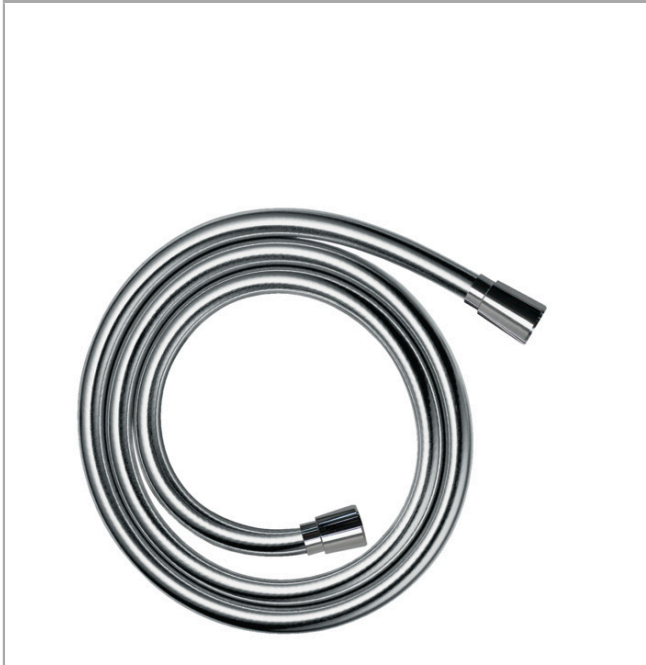

Isiflex

Shower hose B 80 cm

Finish: **Matt Black** Article Number: **28278670**

Description

product features

- high-quality shower hose with metal effect
- with plastic coating, easy to clean
- shower hose length: 0,80 m
- pivot connector prevents hose from tangling
- kink-protected
- nuts shower hose: conical nut on both ends
- connection thread: G 1/2

Product image

Scale drawing