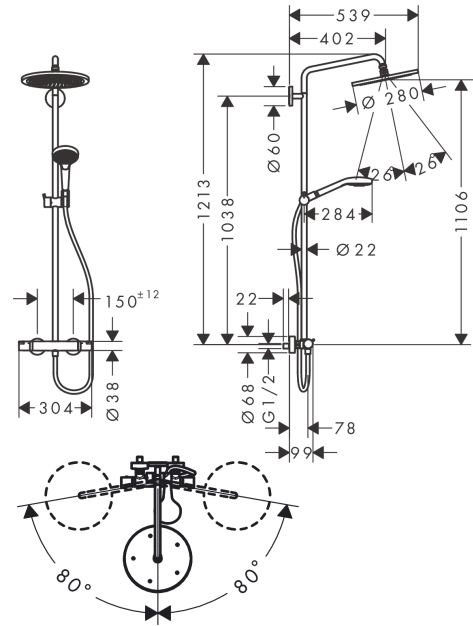

Scale drawing