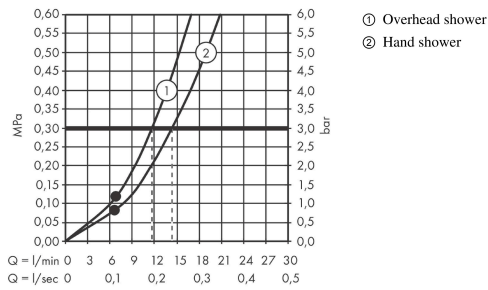

Croma Select S

Showerpipe 280 1jet with thermostat and hand shower Raindance Select S 120 3jet

Finish: **Matt Black** Article Number: **26890670**

Description

product features

- consists of: overhead shower, hand shower, shower thermostat, shower hose, slider, shower bar
- overhead shower Croma 280
- shower head size overhead shower: 280 mm
- spray type overhead shower: RainAir
- ball-joint: overhead shower angle adjustable
- maximum flow rate at 3 bar: 15 l/min
- flow rate RainAir spray (at 3 bar): 15 l/min
- flow rate Rain spray (at 3 bar): 11 l/min
- spray type hand shower: RainAir, Rain, Whirl
- flow rate of hand shower at 3 bar: 14,5 l/min
- minimum flow pressure: 1 bar
- max. operating pressure: 10 bar
- pipe can be shortened in height
- shower bar diameter: 22 mm
- height-adjustable hand shower holder
- shower arm length overhead shower: 400 mm
- swivel shower arm
- thermostat Ecostat Comfort
- safety stop at 40°C
- adjustable hot water limitation
- outlets controlled via turning handle
- suitable for continuous flow water heaters
- mounting type: exposed installation
- connection dimension DN15
- connection thread G ½
- centre distance 150 ± 12 mm
- intrinsically safe against backflow
- 2 functions

Technology

Design awards

Croma Select S

Showerpipe 280 1jet with thermostat and hand shower Raindance Select S 120 3jet

Finish: **Matt Black** Article Number: **26890670**

Product image

Scale drawing

Flowchart