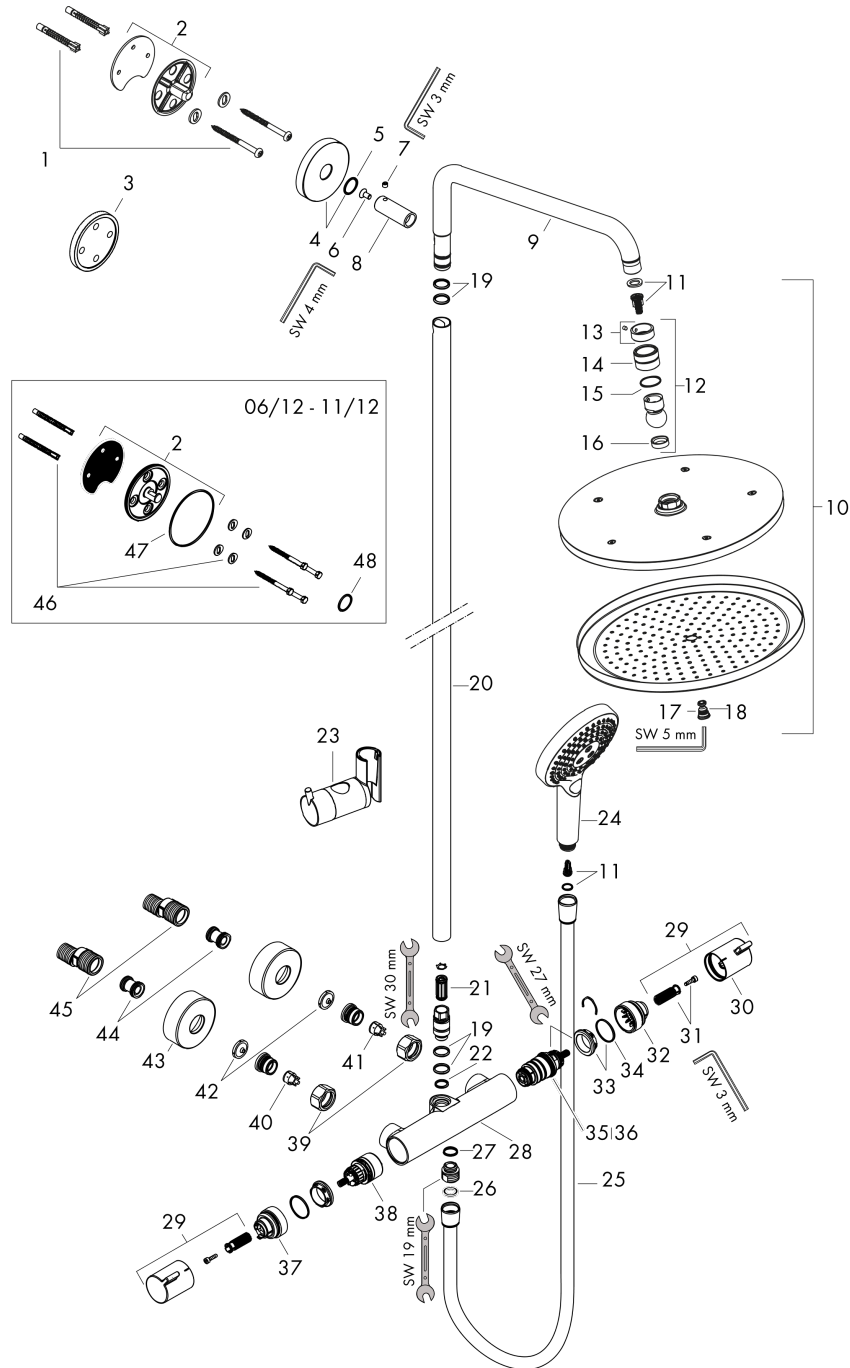

Croma Select S

Showerpipe 280 1jet with thermostat and hand shower Raindance Select S 120 3jet

Finish: **Matt Black** Article Number: **26890670**

Exploded Drawing

Year of production: >06/20

Croma Select S

Showerpipe 280 1jet with thermostat and hand shower Raindance Select S 120 3jet

Finish: **Matt Black** Article Number: **26890670**

Spare part list

Year of production: >06/20

Pos.	Description	Article Number	PC	PU
1	mounting set	96179000	4	1
2	wall flange	95688000	8	1
3	tile-matching-disk 7 mm	95239670	55	1
4	escutcheon Ø 60 mm	95692670	56	1
5	O-ring 20x2,5	92602000	2	1
6	screw	92137000	2	1
7	hollow set screw M6x5	98447000	1	1
8	sleeve	92166670	59	1
9	shower arm	95985670	65	1
10	head shower	26220670	99	1
11	filter insert	97708000	2	1
12	ball joint	98941670	59	1
13	lock washer	98942670	56	1
14	nut	97958670	52	1
15	lever collar	97536000	2	1
16	seal	97606000	2	1
17	air jet (Eco)	95795670	58	1
18	O-ring 7x2	98419000	1	1
19	O-ring 15x2,5	98131000	1	1
20	pipe 1030 mm	95915670	65	1
21	noise reduction	95009000	3	1
22	O-ring 12x2,25	98382000	1	1
23	support, assy	97651670	63	1
24	handshower	26530670	99	1
25	shower hose Isiflex'B 1,60 m	28276670	99	1
26	seal	98058000	1	1
27	O-ring 14x2	98129000	1	1
28	Thermostat	92147670	71	1
29	handle	95836670	58	1
30	pushbutton	92848670	52	1
31	handle fixing set	95843000	3	1
32	safety set	95839000	6	1
33	nut	98913000	6	1
34	O-ring 26x1,5	98390000	1	1
35	thermostat cartridge	98282000	14	1
36	cartridge for exchanged connections	92373000	18	1
37	stop ring for flow control	95927000	8	1
38	shut off unit with selector	98283000	12	1
39	set of nuts	96157670	58	1
40	non return valve (pressure-resistant up to 2 MPa)	93136000	8	1
41	non return valve	96737000	8	1