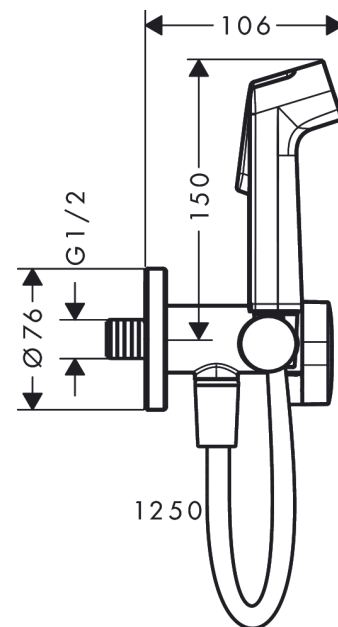

Bidette hand shower 1jet S EcoSmart+ for cold water with shower holder and shower hose 125 cm

Finish: **Matt Black** Article Number: **29230670**

Description

product features

- consists of: bidette hand shower, shut-off valve with integrated shower holder, shower hose
- shower head size: 28 mm
- integrated support function
- maximum flow rate at 3 bar: 5 l/min
- minimum flow pressure: 1 bar
- operating pressure: min. 1 bar/max. 10 bar
- pivot connector prevents hose from tangling
- shower hose with conical nut on both ends
- with non-return valve
- wall supports of metal
- wall mounting: screw fastening
- rinseable screen seal
- not intrinsically safe against backflow
- not suitable for operation in countries with valid EN 1717
- EU taxonomy: max. 6 l/min - Substantial Contribution (SC)

Technology

Product image

Scale drawing

Bidette hand shower 1jet S EcoSmart+ for cold water with shower holder and shower hose 125 cm

Finish: **Matt Black** Article Number: **29230670**

Flowchart

Bidette hand shower 1jet S EcoSmart+ for cold water with shower holder and shower hose 125 cm

Finish: **Matt Black** Article Number: **29230670**

Exploded Drawing

Year of production: >05/22

Bidette hand shower 1jet S EcoSmart+ for cold water with shower holder and shower hose 125 cm

Finish: **Matt Black** Article Number: **29230670**

Spare part list

Year of production: >05/22

Pos.	Description	Article Number	PC	PU
1	handshower	94569670	0	1
2	handle	94564670	0	1
3	handle fixing set	94565000	0	1
4	shut off unit	94566000	0	1
5	escutcheon	94571670	0	1
6	guide	94635000	0	1
7	shower hose Isiflex'B 1,25 m	28272670	99	1
8	seal	98058000	1	1
9	filter packing	94246000	1	1