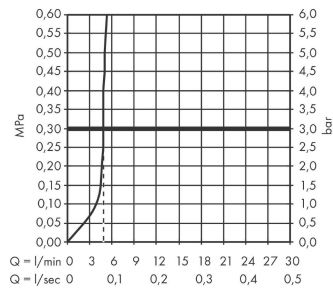

Bidette hand shower 1jet S EcoSmart+ for cold water with shower holder and shower hose 125 cm

Finish: **Matt Black** Article Number: **29230670**

Description

product features

- consists of: bidette hand shower, shut-off valve with integrated shower holder, shower hose
- shower head size: 28 mm
- integrated support function
- maximum flow rate at 3 bar: 5 l/min
- minimum flow pressure: 1 bar
- operating pressure: min. 1 bar/max. 10 bar
- pivot connector prevents hose from tangling
- shower hose with conical nut on both ends
- with non-return valve
- wall supports of metal
- wall mounting: screw fastening
- rinseable screen seal
- not intrinsically safe against backflow
- not suitable for operation in countries with valid EN 1717
- EU taxonomy: max. 6 l/min - Substantial Contribution (SC)

Technology

Product image

Scale drawing

Bidette hand shower 1jet S EcoSmart+ for cold water with shower holder and shower hose 125 cm

Finish: **Matt Black** Article Number: **29230670**

Flowchart

Bidette hand shower 1jet S EcoSmart+ for cold water with shower holder and shower hose 125 cm

Finish: **Matt Black** Article Number: **29230670**

Exploded Drawing

Year of production: >05/22

Bidette hand shower 1jet S EcoSmart+ for cold water with shower holder and shower hose 125 cm

Finish: **Matt Black** Article Number: **29230670**