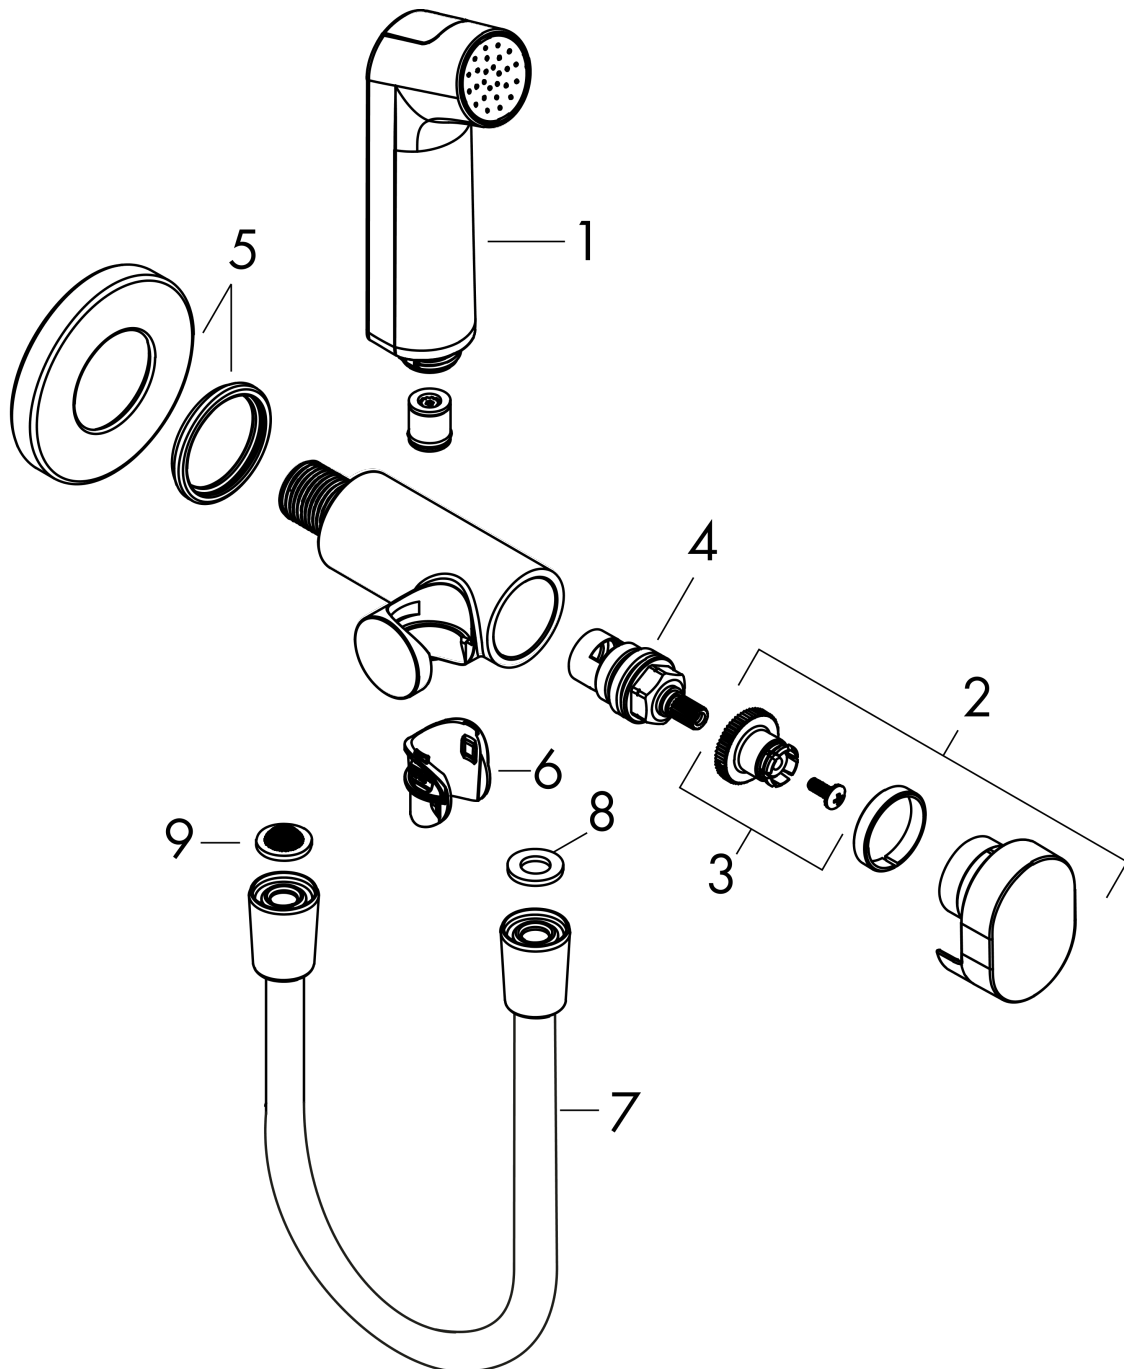

Bidette hand shower 1jet S EcoSmart+ for cold water with shower holder and shower hose 125 cm

Finish: **Matt Black** Article Number: **29230670**

Description

product features

- consists of: bidette hand shower, shut-off valve with integrated shower holder, shower hose
- shower head size: 28 mm
- integrated support function
- maximum flow rate at 3 bar: 5 l/min
- minimum flow pressure: 1 bar
- operating pressure: min. 1 bar/max. 10 bar
- pivot connector prevents hose from tangling
- shower hose with conical nut on both ends
- with non-return valve
- wall supports of metal
- wall mounting: screw fastening
- rinseable screen seal
- not intrinsically safe against backflow
- not suitable for operation in countries with valid EN 1717
- EU taxonomy: max. 6 l/min - Substantial Contribution (SC)

Technology

Product image

Scale drawing

Bidette hand shower 1jet S EcoSmart+ for cold water with shower holder and shower hose 125 cm

Finish: **Matt Black** Article Number: **29230670**

Flowchart

Bidette hand shower 1jet S EcoSmart+ for cold water with shower holder and shower hose 125 cm

Finish: **Matt Black** Article Number: **29230670**

Exploded Drawing

Year of production: >05/22

Bidette hand shower 1jet S EcoSmart+ for cold water with shower holder and shower hose 125 cm

Finish: **Matt Black** Article Number: **29230670**

Spare part list

Year of production: >05/22

Pos.	Description	Article Number	PC	PU
1	handshower	94569670	0	1
2	handle	94564670	0	1
3	handle fixing set	94565000	0	1
4	shut off unit	94566000	0	1
5	escutcheon	94571670	0	1
6	guide	94635000	0	1
7	shower hose Isiflex'B 1,25 m	28272670	99	1
8	seal	98058000	1	1
9	filter packing	94246000	1	1