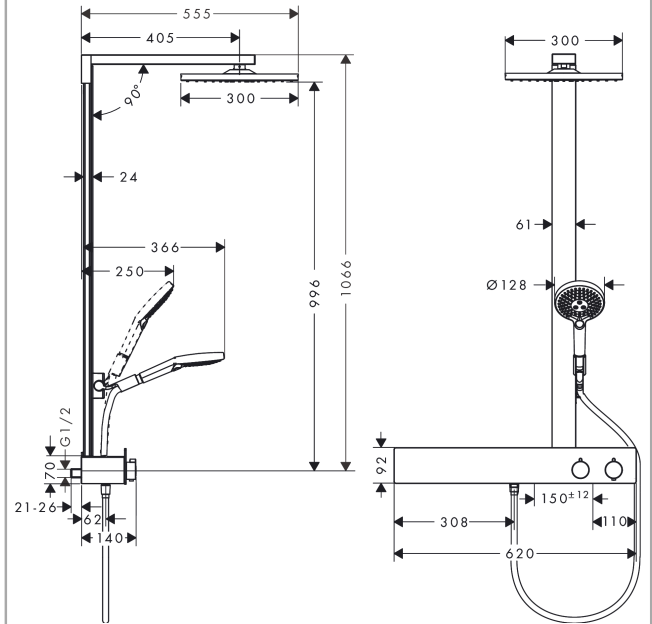

Raindance E

Showerpipe 300 1jet c ShowerTablet 600

Поверхность: **хром** Артикульный номер: **27363000**

Продукт

Чертеж

График расхода воды