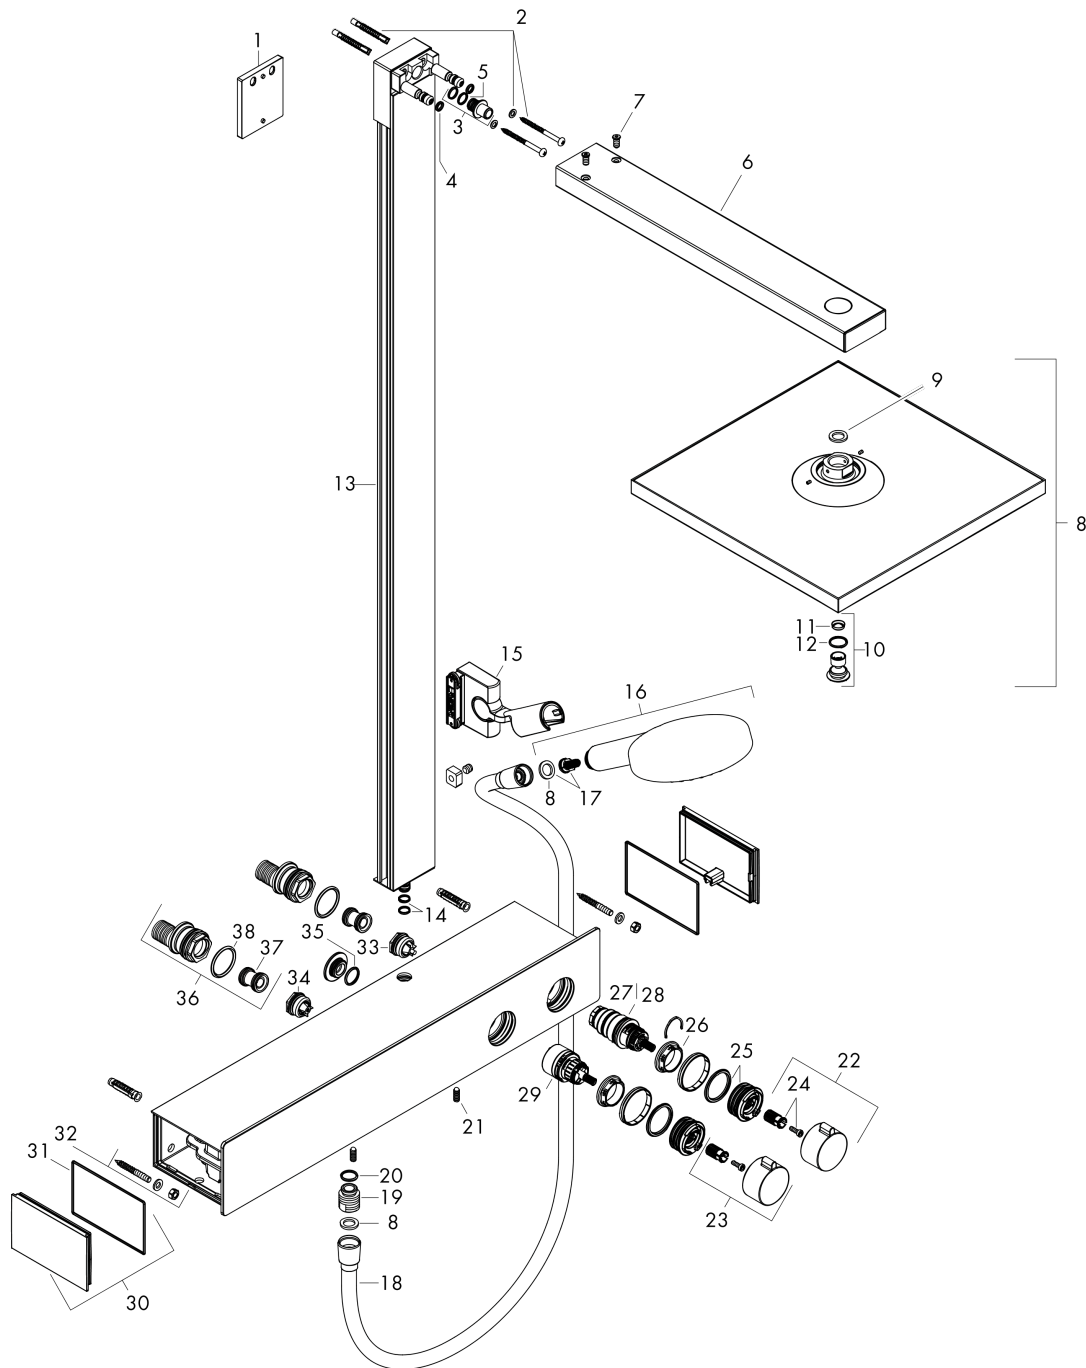

Raindance E

Showerpipe 300 1jet с ShowerTablet 600

Поверхность: **хром** Артикулный номер: **27363000**

Покомпонентное изображение

Год выпуска: >10/17

Raindance E

Showerpipe 300 1jet c ShowerTablet 600

Поверхность: **хром** Артикульный номер: **27363000**

Перечень запасных частей

Год выпуска: >10/17

Позиция	Описание	Артикульный номер	PC	PU
1	tile-matching-disk 7 mm	93146000	-	1
2	mounting set	96179800	-	1
3	connecting thread	93992000	-	1
4	O-ring 10x1,5	98123000	-	1
5	O-ring 6x2	98458000	-	1
6	shower arm	93221000	-	1
7	screw	93431000	-	1
8	head shower	93230000	-	1
9	seal	98058000	-	1
10	air jet	93127000	-	1
11	filter	93128000	-	1
12	O-ring 15x2	98163000	-	1
13	pipe with cover (950 mm)	93222000	-	1
14	O-ring 9x1,5	98117000	-	1
15	support, assy	93100000	-	1
16	handshower	26530000	-	1
17	filter insert	97708000	-	1
18	shower hose Isiflex'B 1,60 m	28276000	-	1
19	connecting thread	95392000	-	1
20	O-ring 14x2	98129000	-	1
21	hollow set screw M6x16 including o-ring 29x3	98372000	-	1
22	handle	93227000	-	1
23	handle for shut off unit	93226000	-	1
24	handle fixing set	93228000	-	1
25	safety set	93229000	-	1
26	nut	98913000	-	1
27	thermostat cartridge	98282000	-	1
28	cartridge for exchanged connections	92373000	-	1
29	shut off unit with selector	98283000	-	1
30	cover	93225000	-	1
31	O-ring 76x2,5	98431000	-	1
32	mounting kit	98744000	-	1
33	non return valve with filter	93224000	-	1
34	non return valve (pressure-resistant up to 2 MPa)	93223000	-	1
35	O-ring 16x2	98133000	-	1
36	set of S-unions	95772000	-	1
37	noise reduction	96429000	-	1
38	O-ring 29x3	98371000	-	1